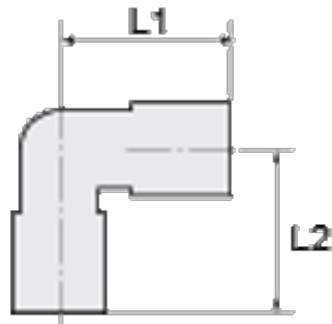

Article number: 586430186ES

Description: Stainless steel, angle 43.018-06 ES, Ø6 - G 1/8"
cylindrical thread

Measures

af = -
L1 = 21.5
L2 = 18
NV = 13